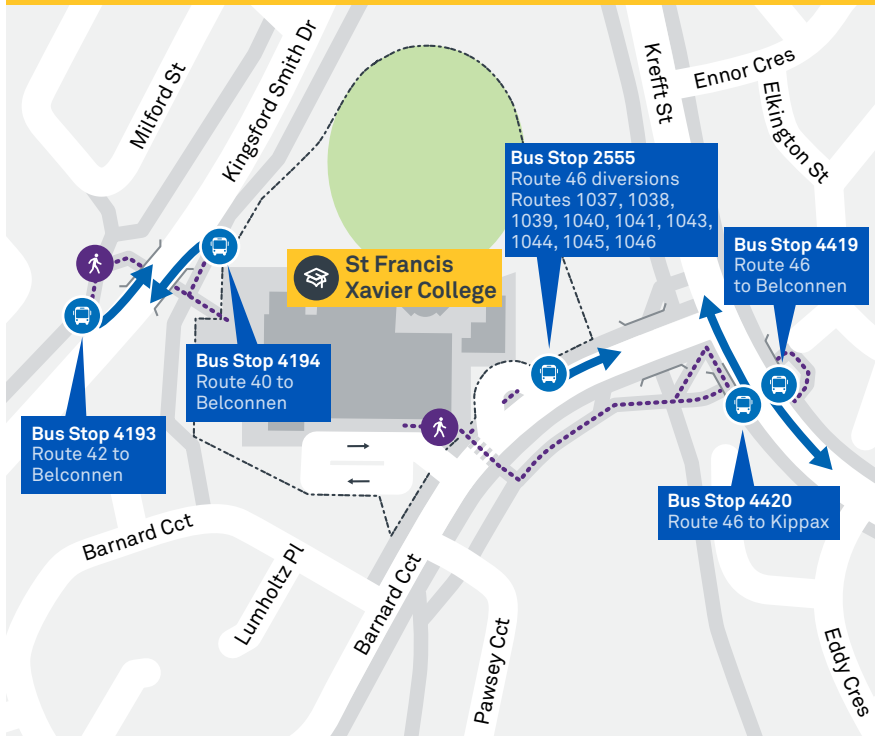

# ST FRANCIS XAVIER COLLEGE

Plan your trip with the TC Journey planner! Visit [transport.act.gov.au](https://transport.act.gov.au) for details

Effective 20 February 2023

## Local area map

School start

🕒 8:30 am

School finish

🕒 3:00 pm

Bus stop location

40

Regular route number\*

1038

School route number

Walking route

\* For more information on these route services, including timetables, visit [transport.act.gov.au](https://transport.act.gov.au)

Local area map provides indicative walking paths only. This map is designed to represent local public transport options in the area and is not to scale.

## Summary of bus services

Route	Suburbs/Areas Served
<b>40</b>	Belconnen, Higgins, Holt, Kippax, Macgregor, Charnwood, Fraser, Flynn, Melba, Scullin, Page
<b>42</b>	Belconnen, Page, Scullin, Melba, Flynn, Fraser, Charnwood, Macgregor, Kippax, Holt, Higgins
<b>46</b>	Belconnen, Florey, Latham, Higgins, Holt, Kippax (diverts via school grounds on selected trips)
<b>1037</b>	Gungahlin, Ngunnawal, Casey, Nicholls, Spence, Melba
<b>1038</b>	Fraser, Dunlop, Macgregor
<b>1039</b>	Fraser, Charnwood, Macgregor, Latham
<b>1040</b>	Aranda, Cook, Weetangera, Hawker
<b>1041</b>	Kippax, Holt, Higgins
<b>1043</b>	Fraser, Charnwood, Flynn
<b>1044</b>	Spence, Evatt, Florey
<b>1045</b>	Spence, Evatt, Florey
<b>1046</b>	Kaleen, Giralang, McKellar, Evatt, Florey