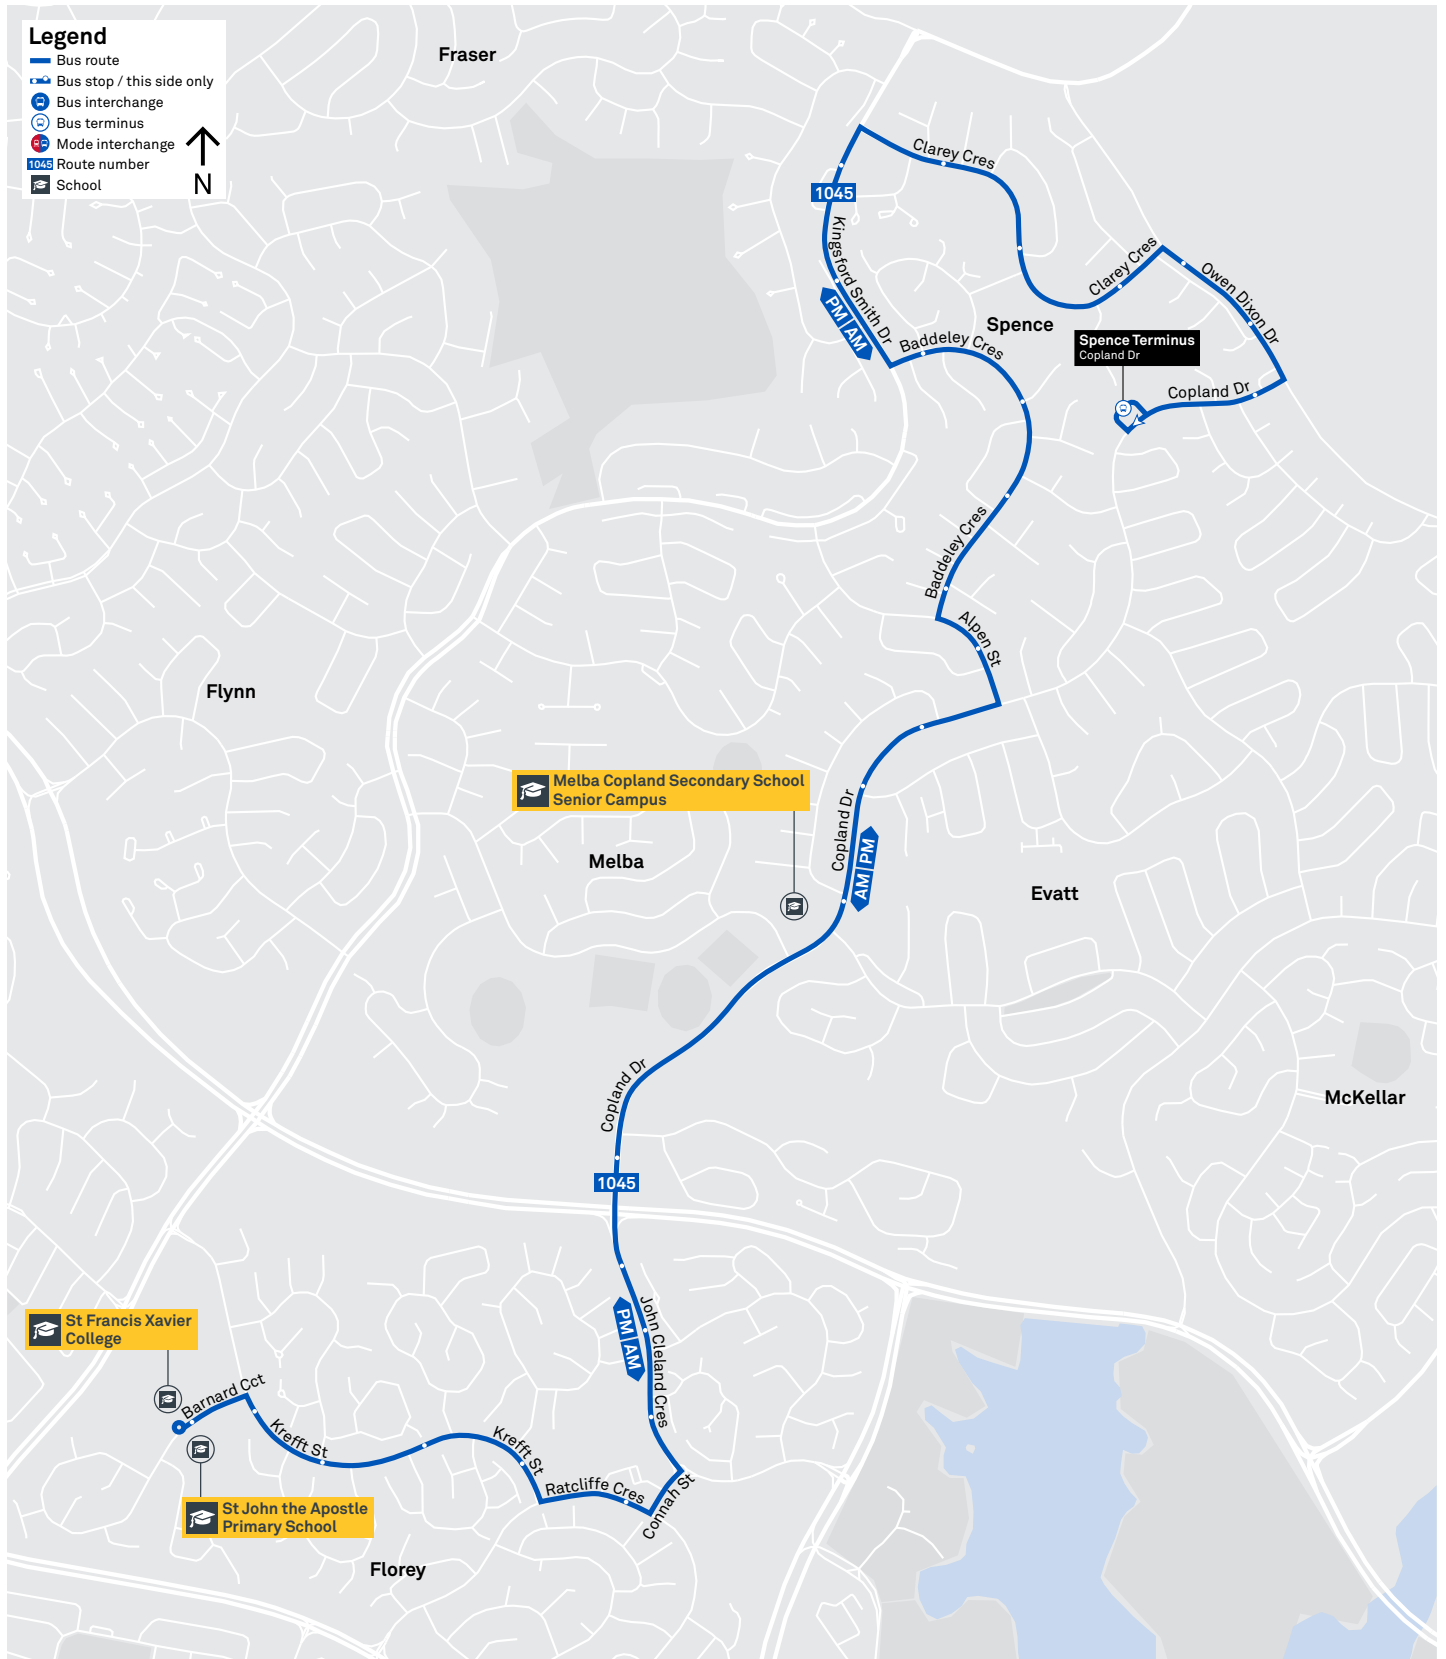

SCHOOL ROUTE 1045 (AM & PM)

Effective 30 January 2023