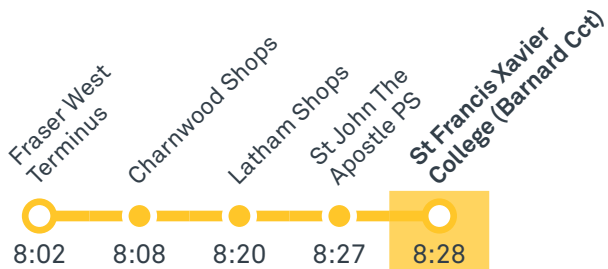

1039

From Fraser