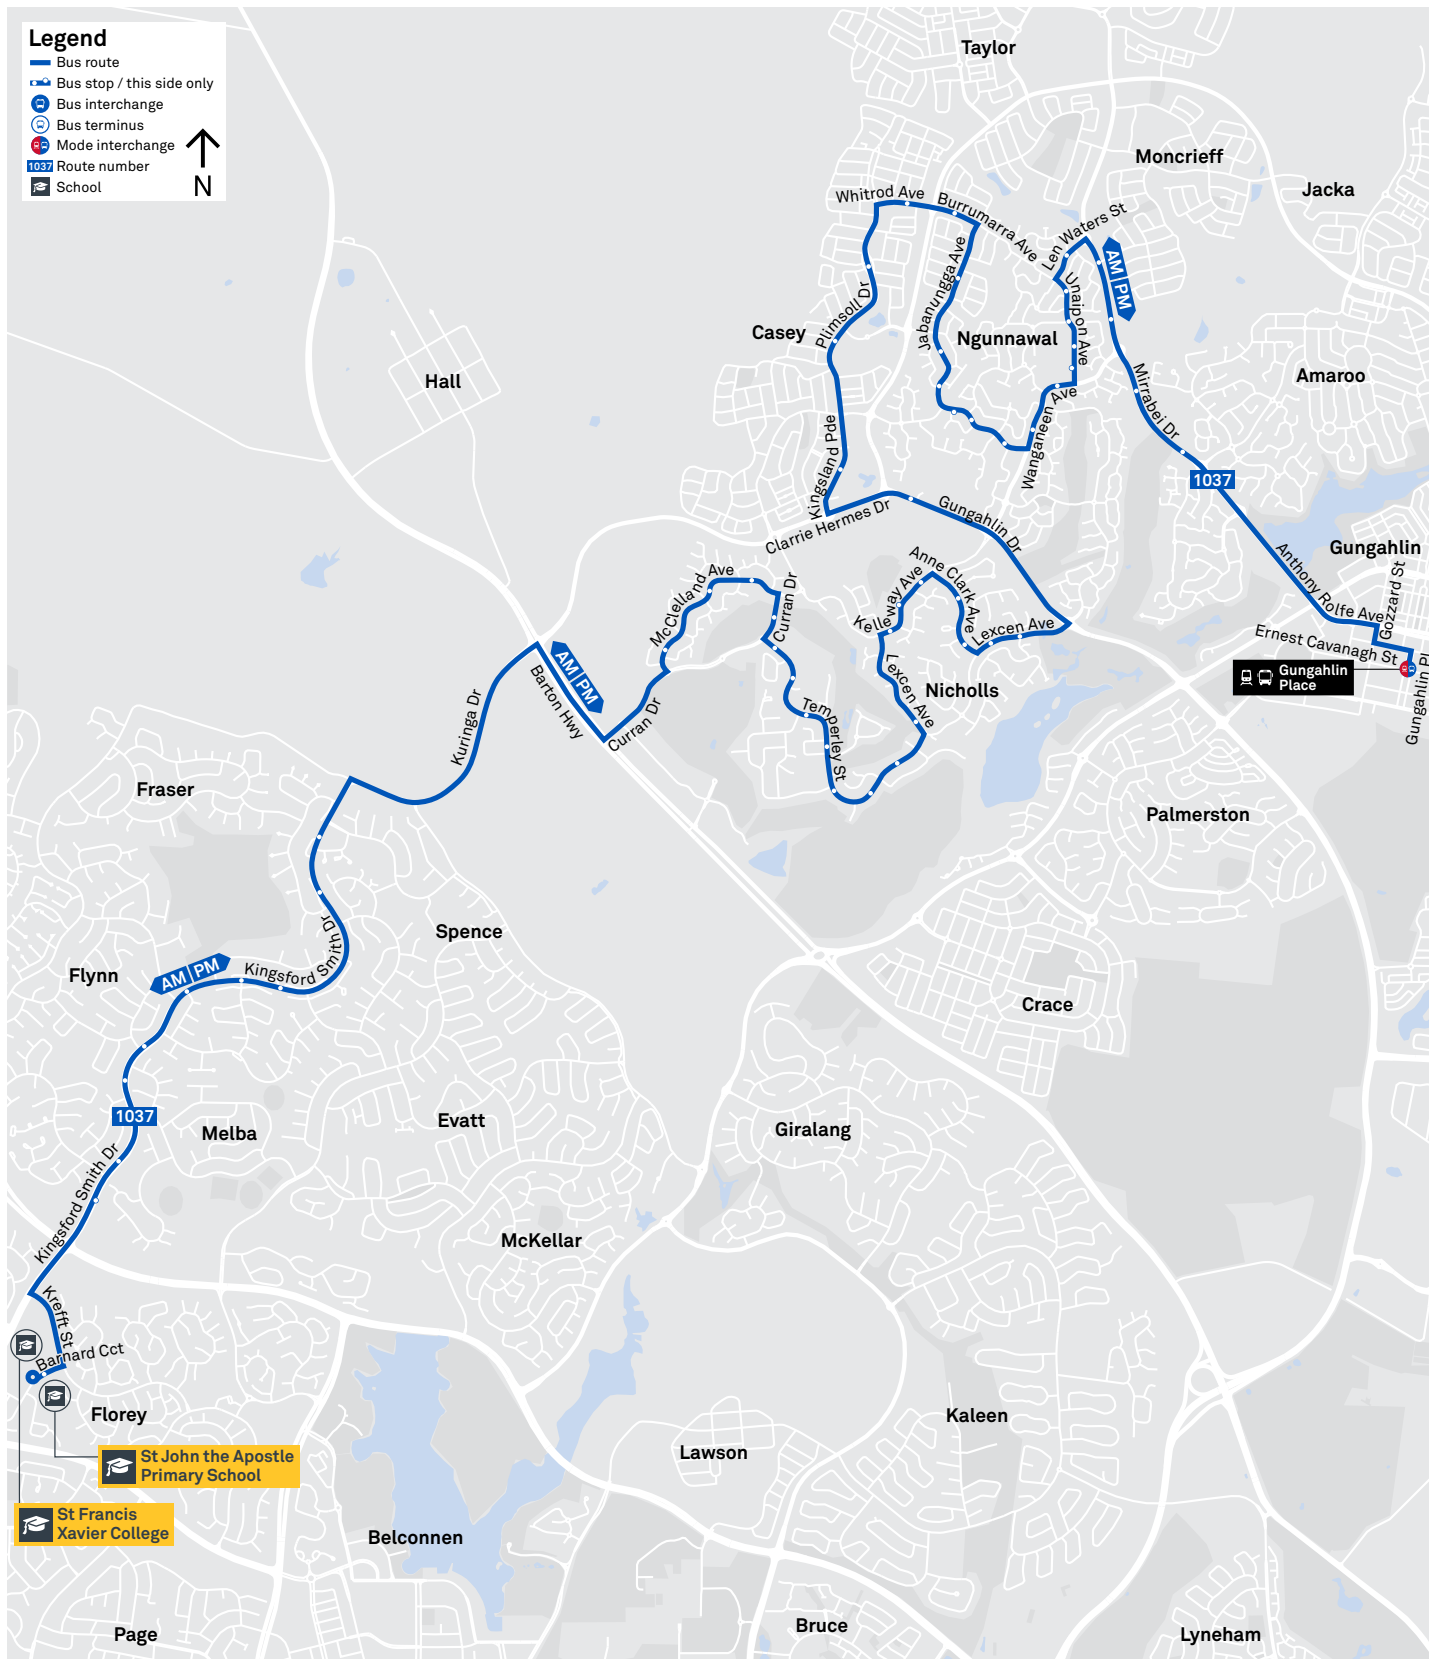

SCHOOL ROUTE 1037 (AM & PM)

Effective 30 January 2023