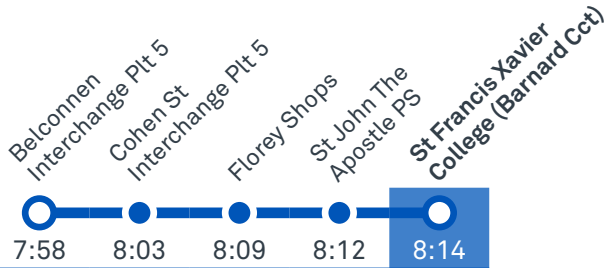

ST FRANCIS XAVIER COLLEGE

Plan your trip with the TC Journey planner! Visit transport.act.gov.au for details

Effective 20 February 2023

Morning services

46

From Belconnen