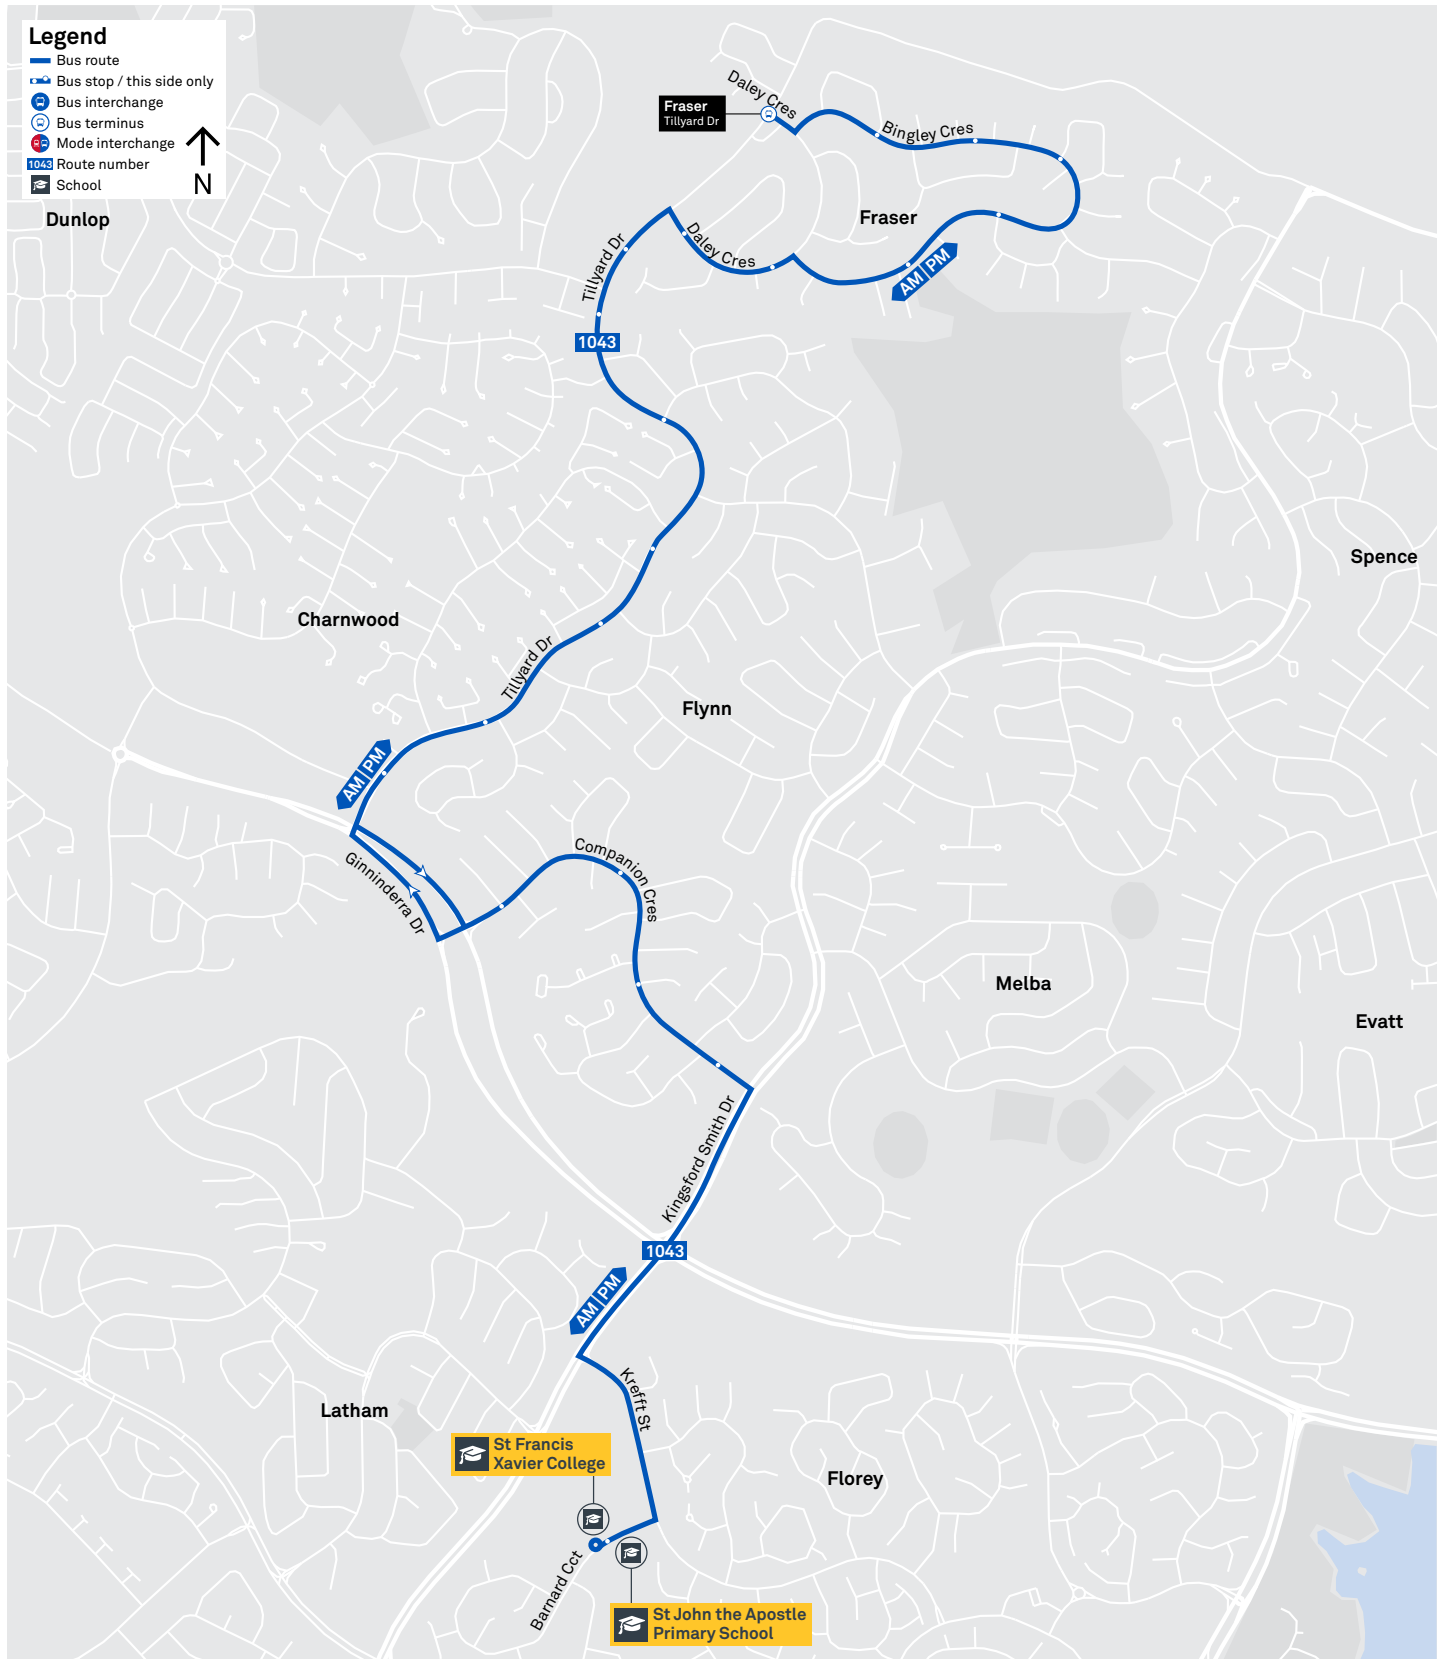

SCHOOL ROUTE 1043 (AM & PM)

Effective 30 January 2023