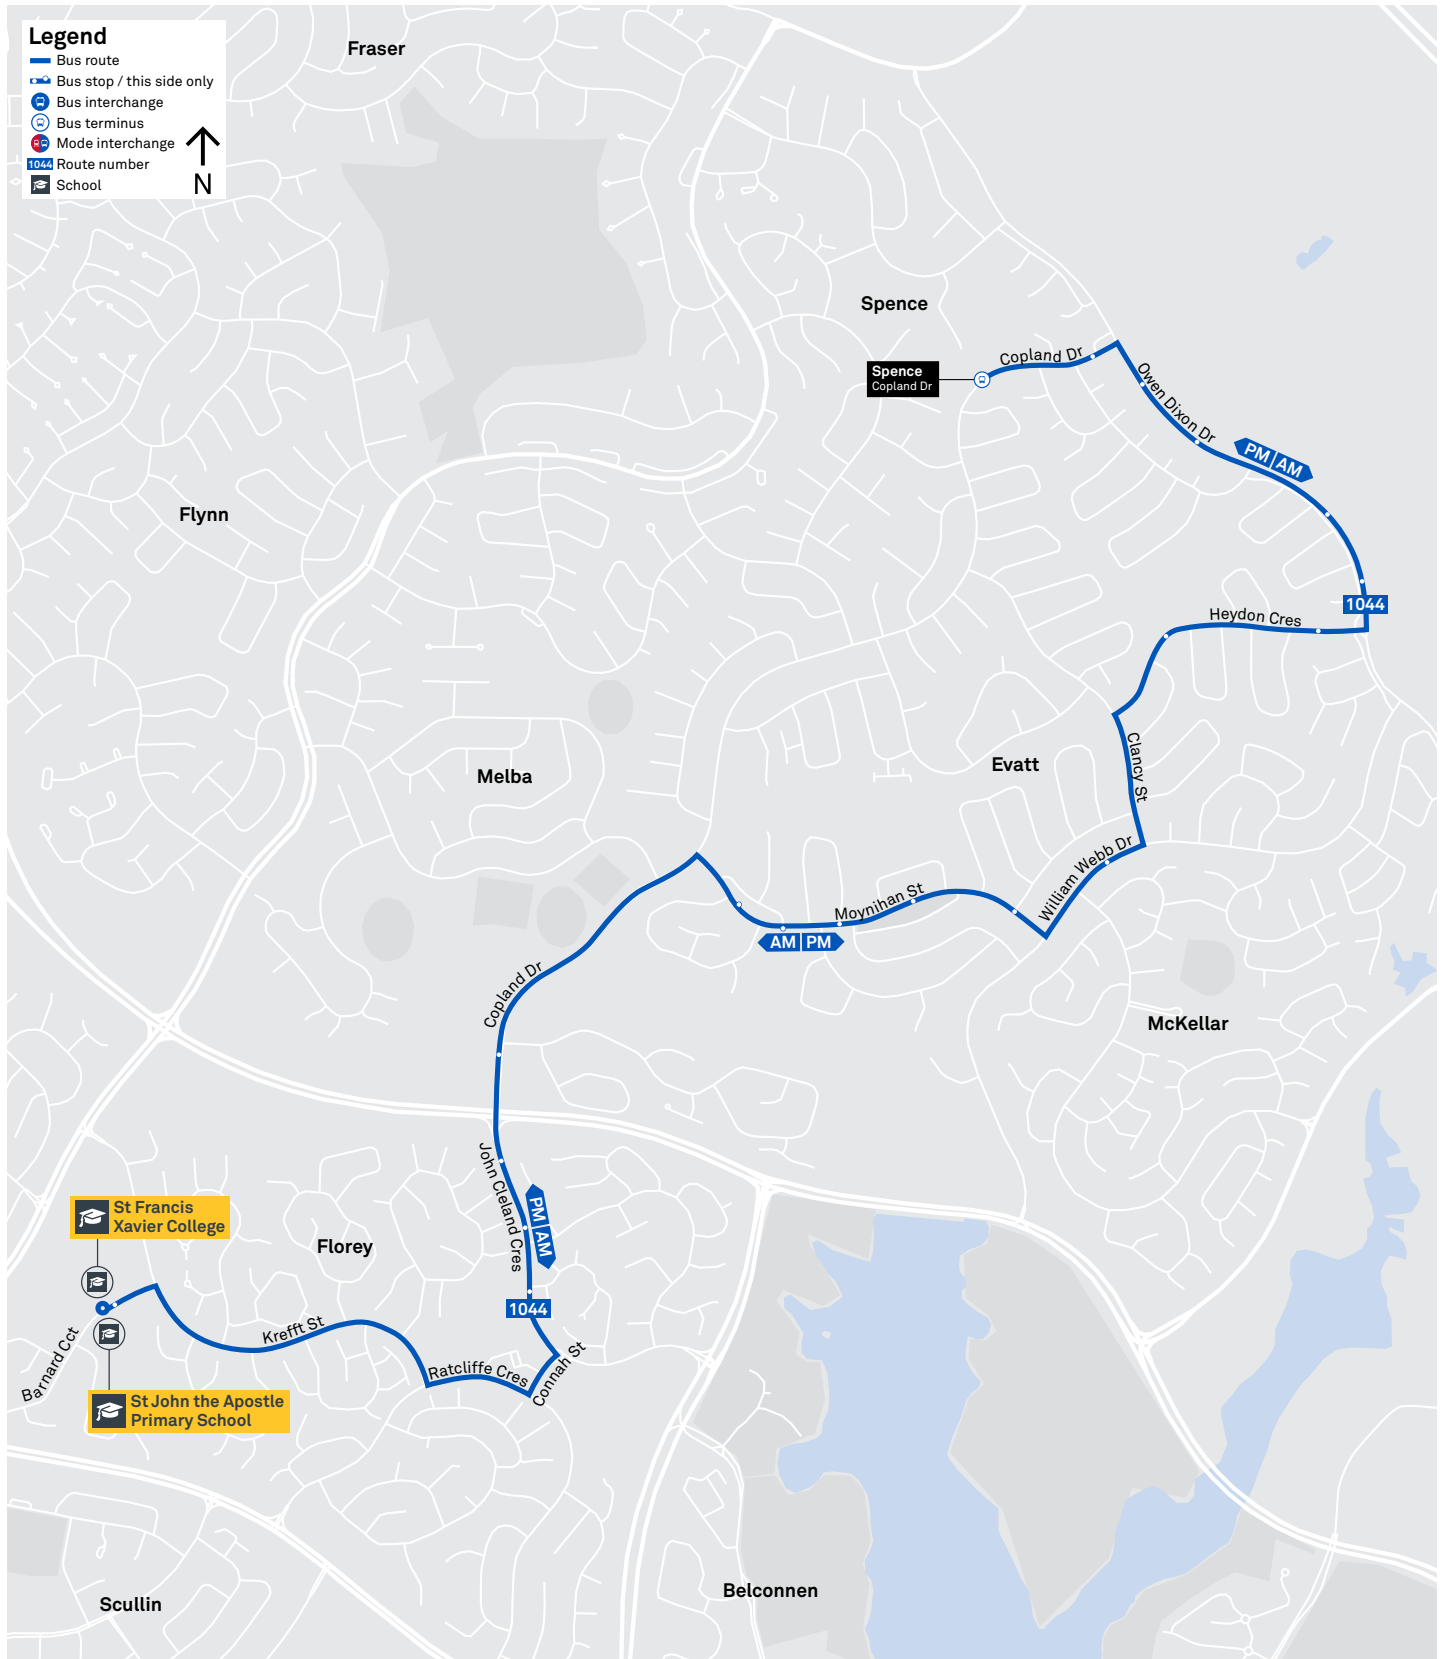

SCHOOL ROUTE 1044 (AM & PM)

Effective 30 January 2023