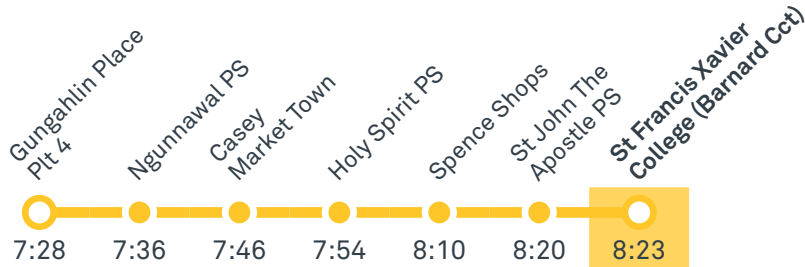

## Morning services

**46**

From Belconnen

**46**

From Kippax

**1037**

From Gungahlin

**1038**