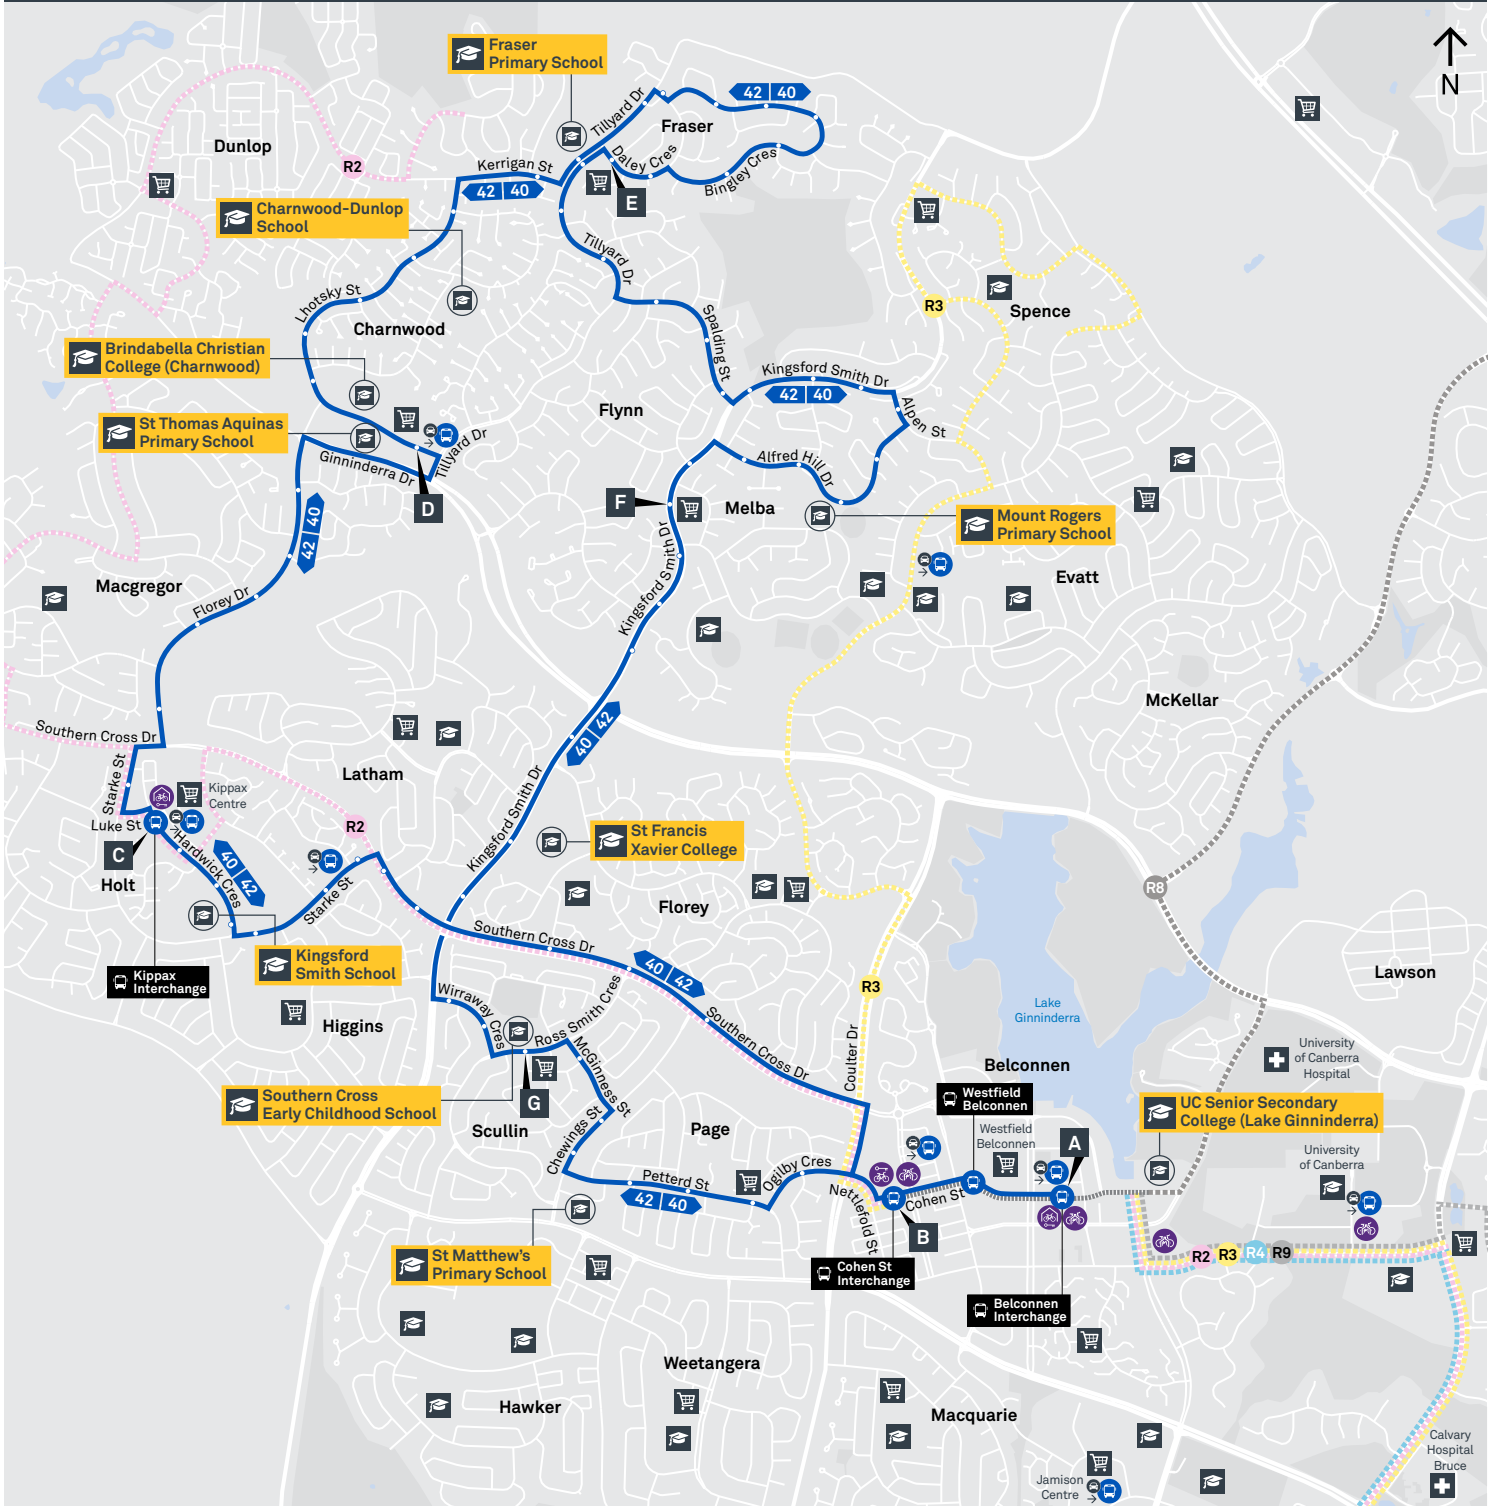

## Summary of bus services

Route	Suburbs/Areas Served
<b>40</b>	Belconnen, Higgins, Holt, Kippax, Macgregor, Charnwood, Fraser, Flynn, Melba, Scullin, Page
<b>42</b>	Belconnen, Page, Scullin, Melba, Flynn, Fraser, Charnwood, Macgregor, Kippax, Holt, Higgins
<b>46</b>	Belconnen, Florey, Latham, Higgins, Holt, Kippax (diverts via school grounds on selected trips)
<b>1037</b>	Gungahlin, Ngunnawal, Casey, Nicholls, Spence, Melba
<b>1038</b>	Fraser, Dunlop, Macgregor
<b>1039</b>	Fraser, Charnwood, Macgregor, Latham
<b>1040</b>	Aranda, Cook, Weetangera, Hawker
<b>1041</b>	Kippax, Holt, Higgins
<b>1043</b>	Fraser, Charnwood, Flynn
<b>1044</b>	Spence, Evatt, Florey
<b>1045</b>	Spence, Evatt, Florey
<b>1046</b>	Kaleen, Giralang, McKellar, Evatt, Florey

# FRASER LOOP

via Kippax, Charnwood, Melba & Page

Effective 30 January 2023

## ROUTE MAP

- Bus route
- Bus interchange
- Mode interchange
- Educational institution
- Hospital
- Bicycle lockers
- Park and Ride
- R2 RAPID route
- Bus terminus
- 40 Route number
- Shopping centre
- Bicycle rails
- Bicycle cage
- Bus stop / this side only