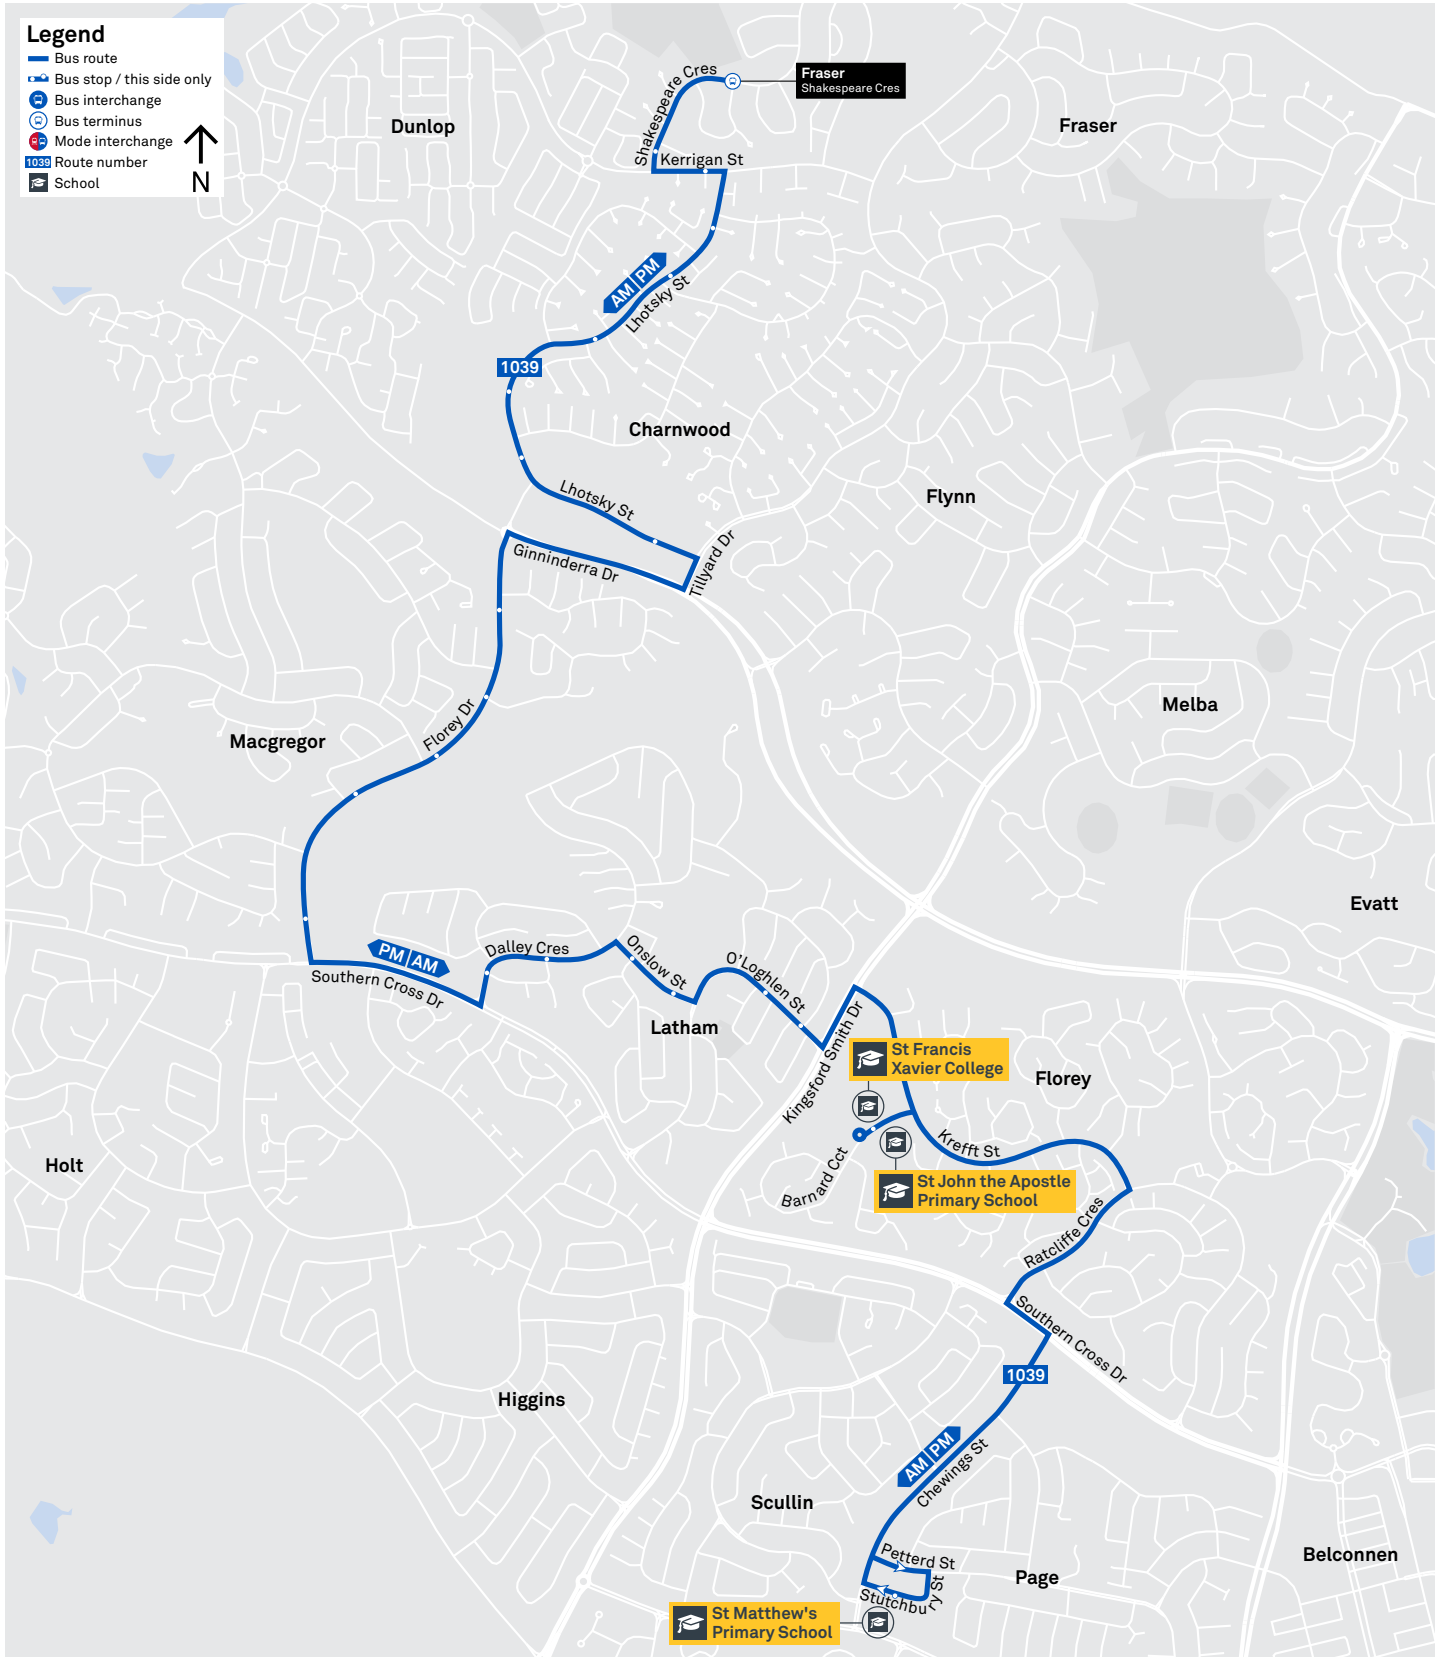

SCHOOL ROUTE 1039 (AM & PM)

Effective 30 January 2023