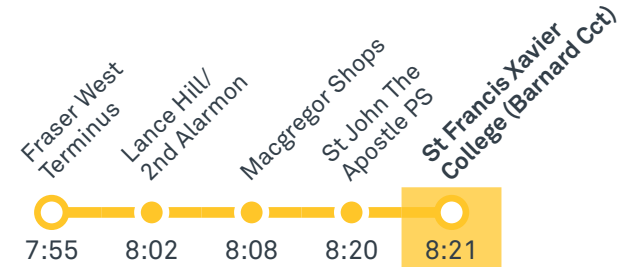

1038

From Fraser