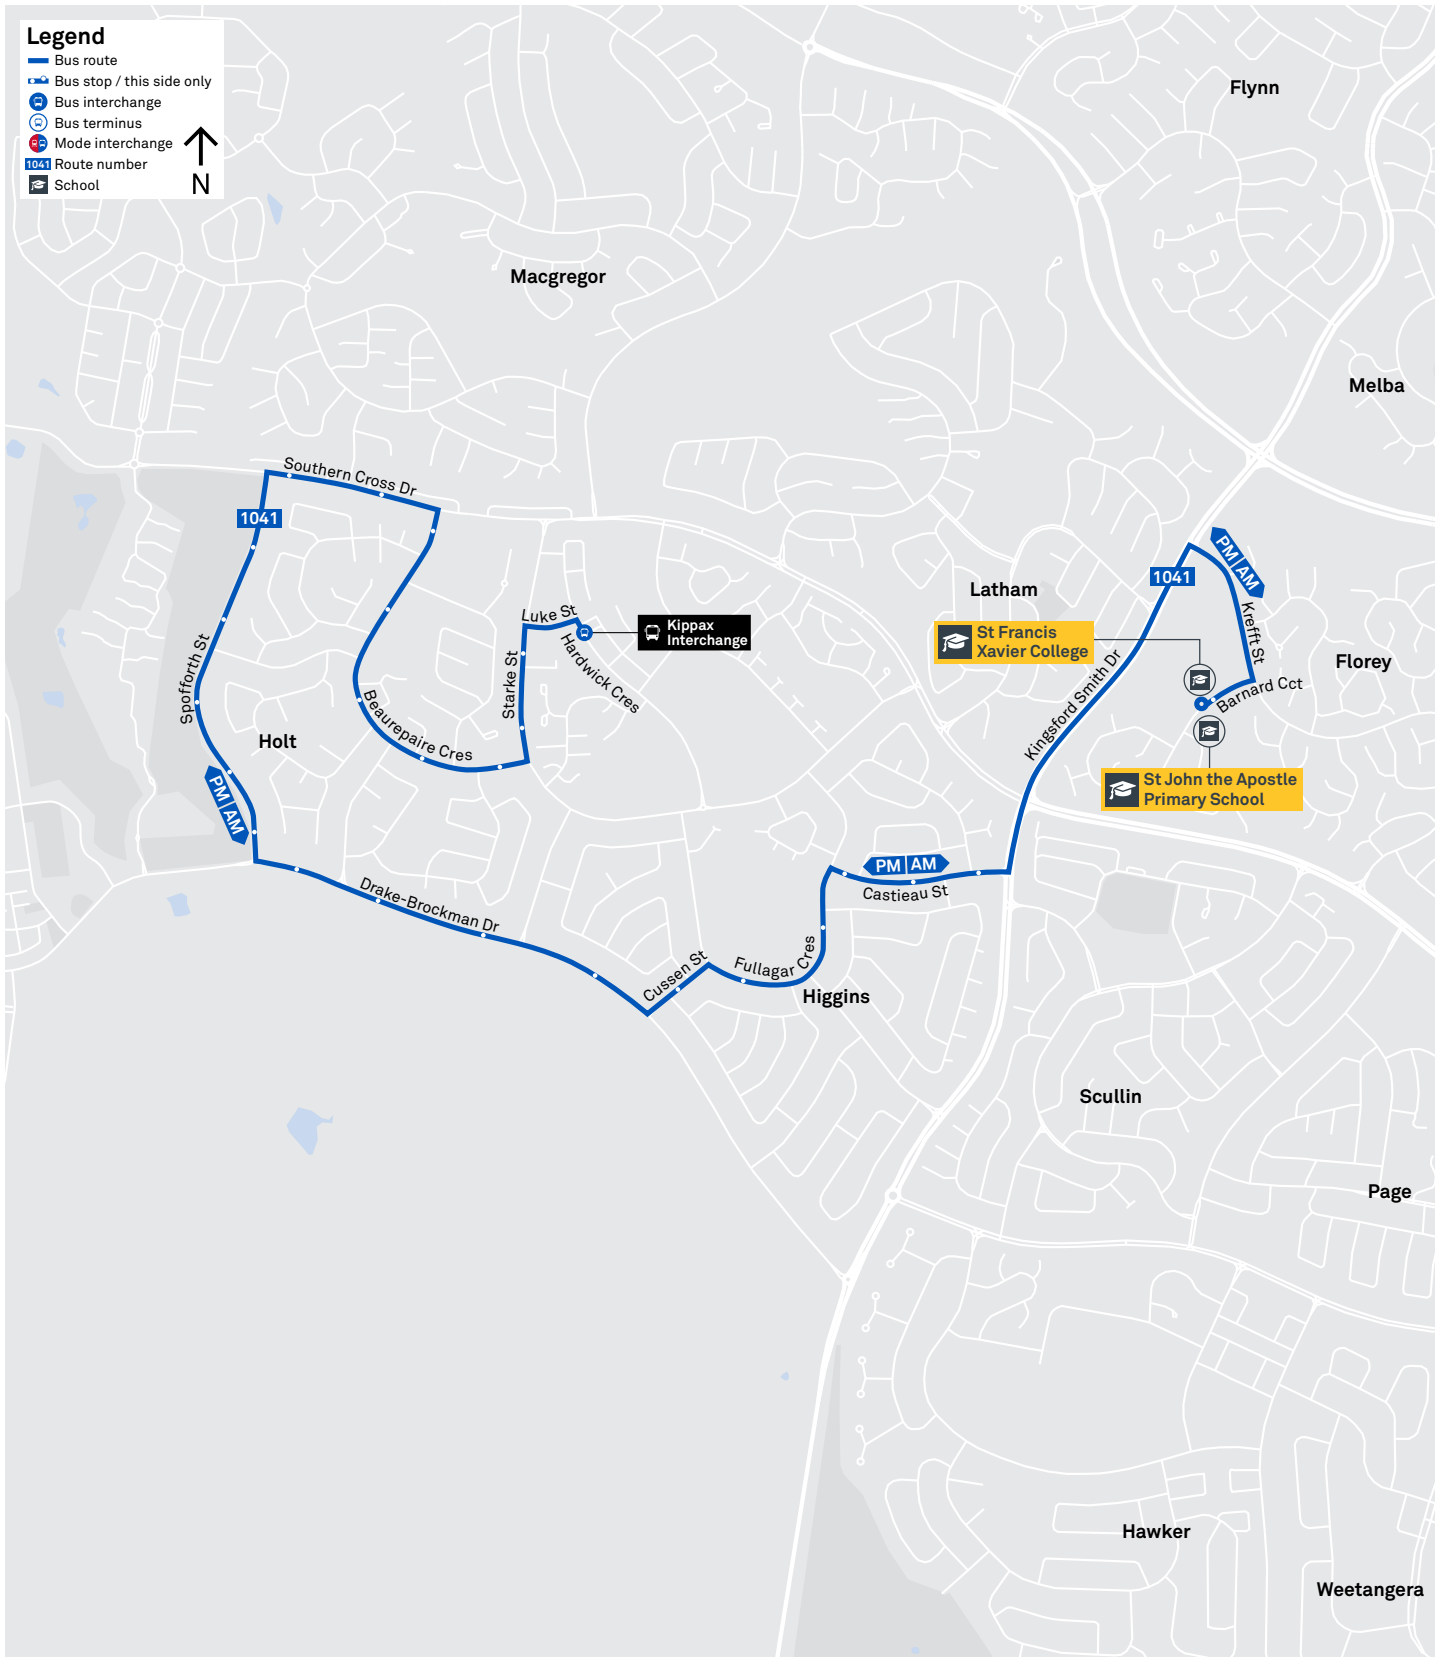

SCHOOL ROUTE 1041 (AM & PM)

Effective 30 January 2023