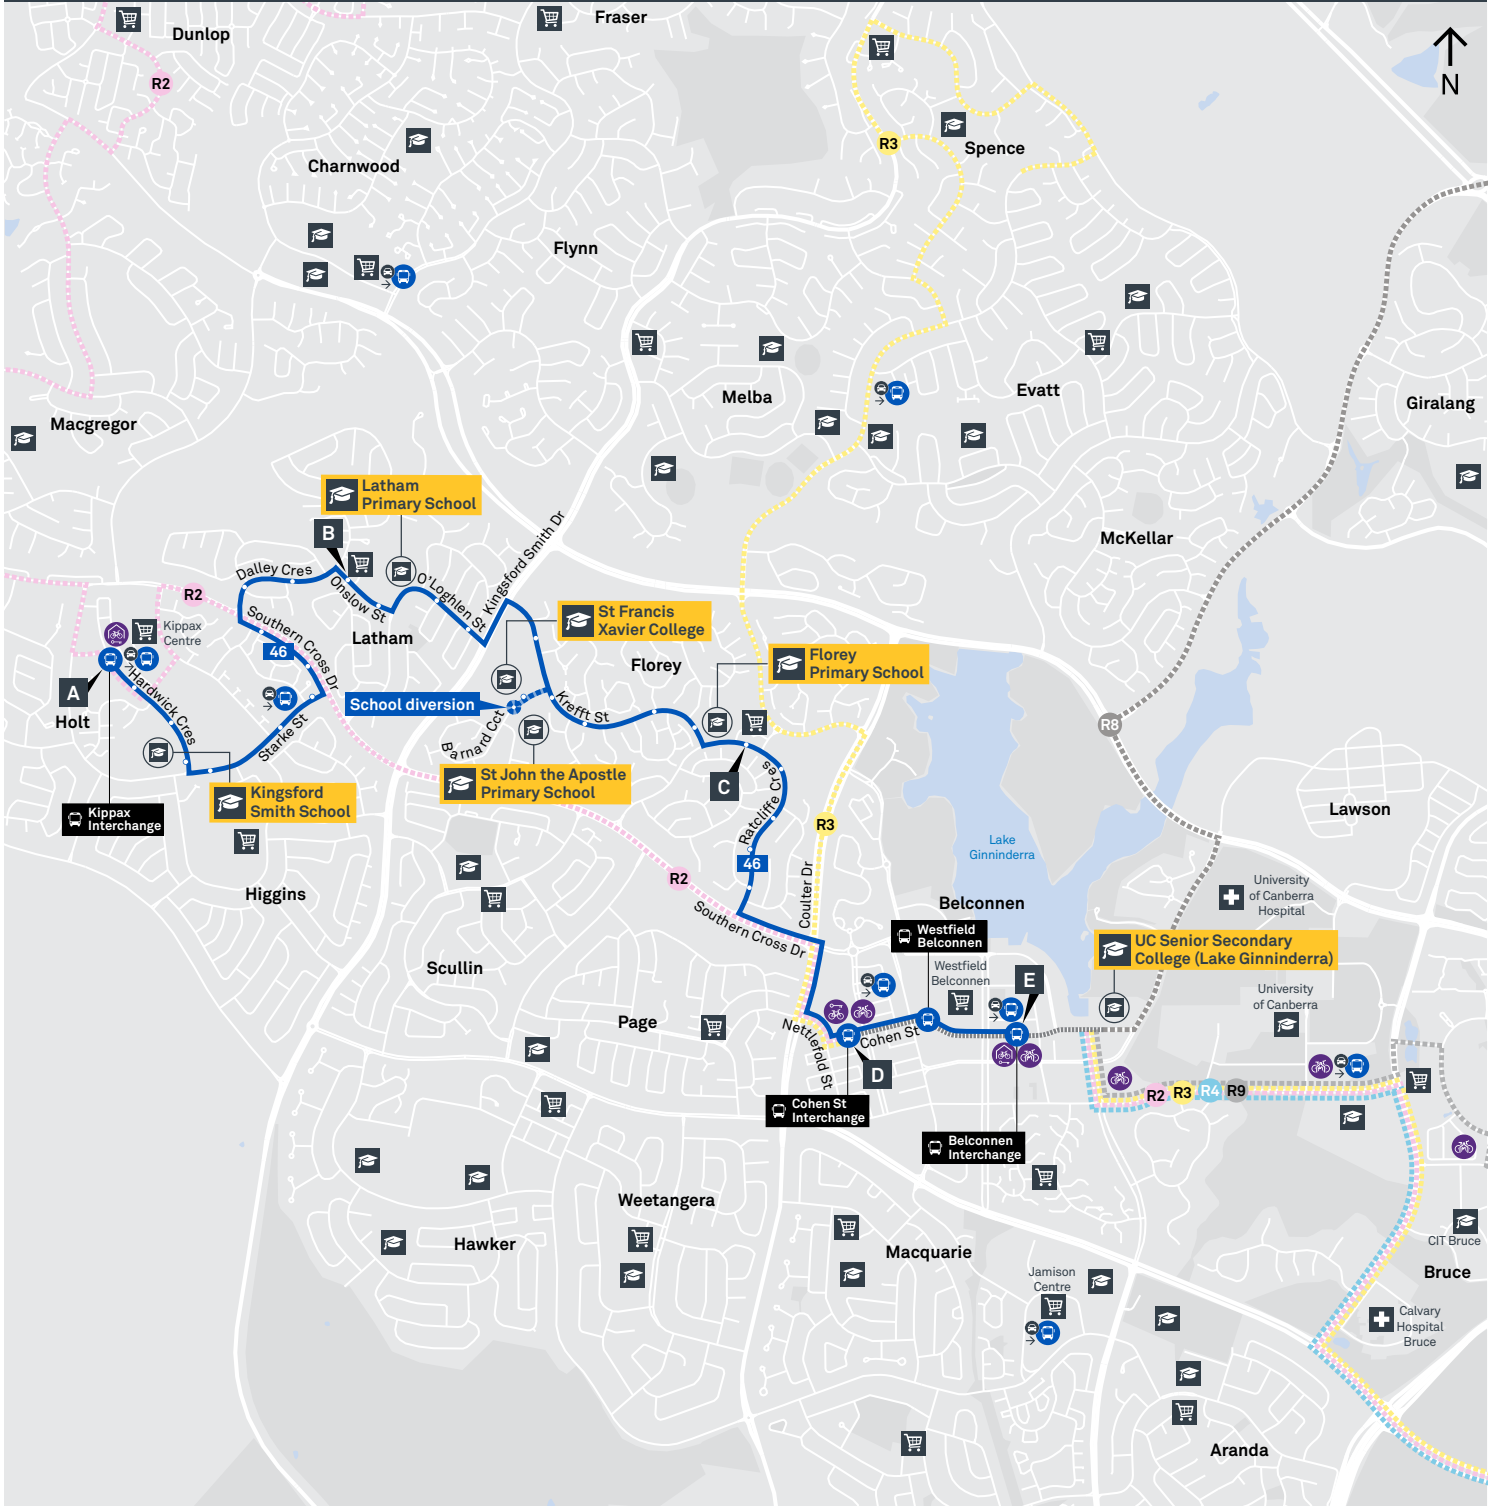

## Summary of bus services

Route	Suburbs/Areas Served
<b>40</b>	Belconnen, Higgins, Holt, Kippax, Macgregor, Charnwood, Fraser, Flynn, Melba, Scullin, Page
<b>42</b>	Belconnen, Page, Scullin, Melba, Flynn, Fraser, Charnwood, Macgregor, Kippax, Holt, Higgins
<b>46</b>	Belconnen, Florey, Latham, Higgins, Holt, Kippax (diverts via school grounds on selected trips)
<b>1037</b>	Gungahlin, Ngunnawal, Casey, Nicholls, Spence, Melba
<b>1038</b>	Fraser, Dunlop, Macgregor
<b>1039</b>	Fraser, Charnwood, Macgregor, Latham
<b>1040</b>	Aranda, Cook, Weetangera, Hawker
<b>1041</b>	Kippax, Holt, Higgins
<b>1043</b>	Fraser, Charnwood, Flynn
<b>1044</b>	Spence, Evatt, Florey
<b>1045</b>	Spence, Evatt, Florey
<b>1046</b>	Kaleen, Giralang, McKellar, Evatt, Florey

## ROUTE MAP

- Bus route
- Bus interchange
- Mode interchange
- Educational institution
- Hospital
- Bicycle lockers
- Park and Ride
- R2 RAPID route
- Bus terminus
- 40 Route number
- Shopping centre
- Bicycle rails
- Bicycle cage
- Bus stop / this side only

# KIPPAX TO BELCONNEN

### ROUTE MAP

- Bus route
- Bus interchange
- Mode interchange
- Educational institution
- Hospital
- Bicycle lockers
- Park and Ride
- R2 **RAPID** route
- Bus terminus
- 46 Route number
- Shopping centre
- Bicycle rails
- Bicycle cage
- Bus stop / this side only