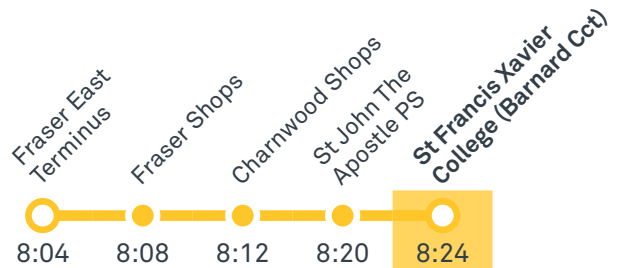

1043

From Fraser