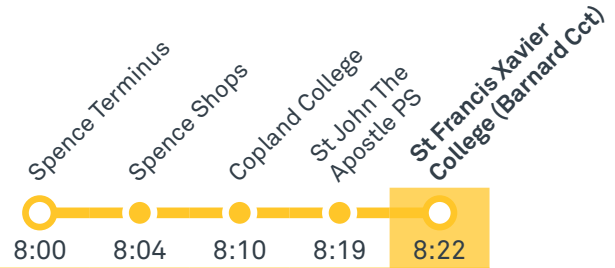

1045 From Spence