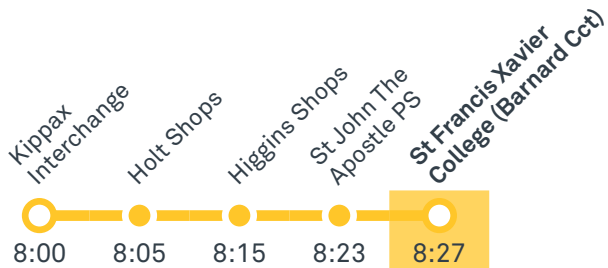

1041

From Kippax