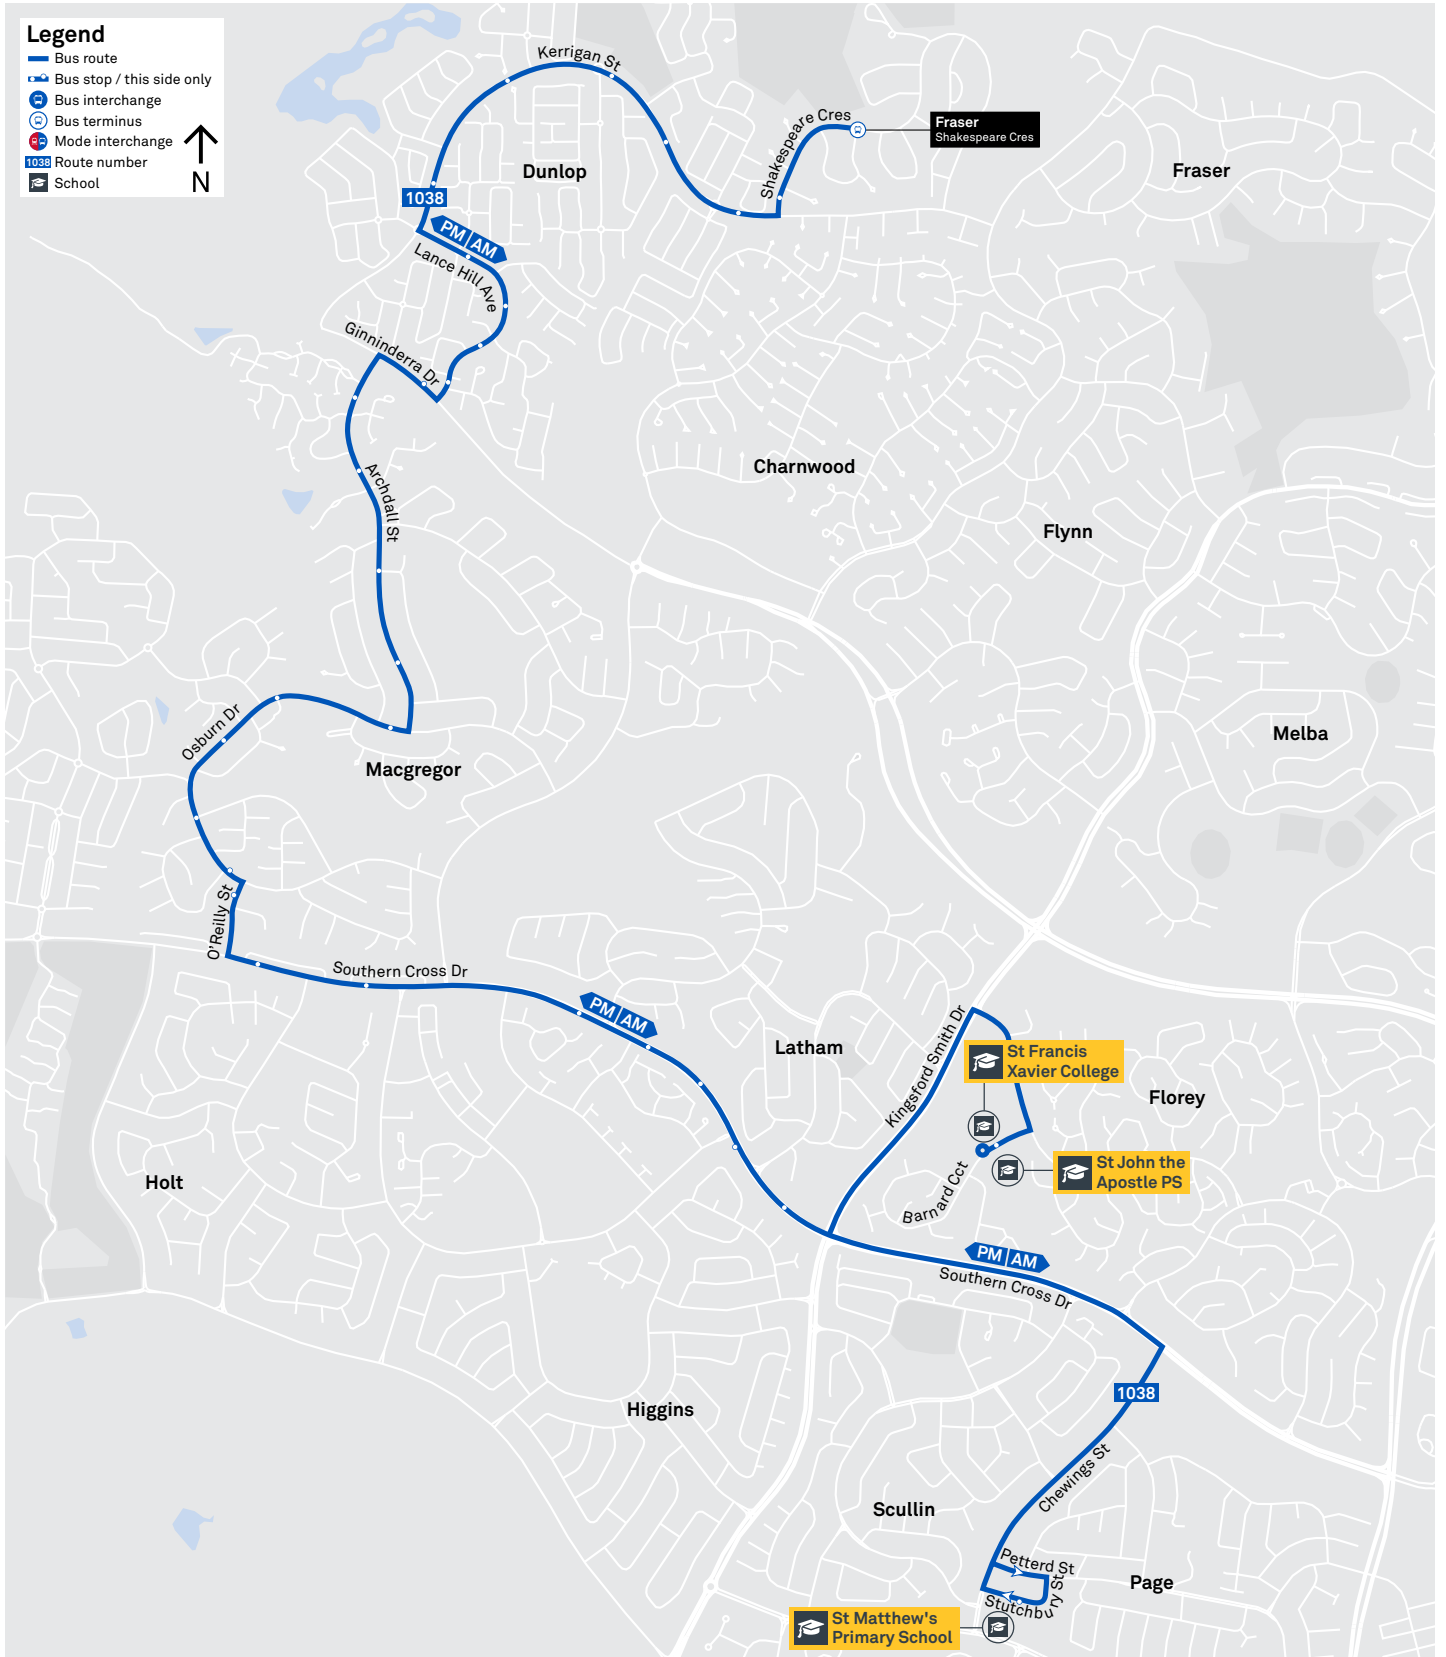

SCHOOL ROUTE 1038 (AM & PM)

Effective 30 January 2023